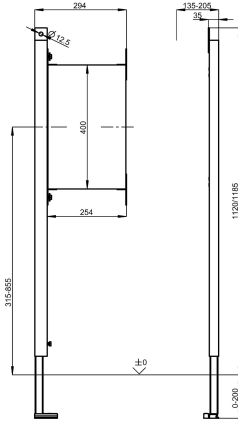

KWC AQUAFIX

Subframe for attaching grab rails / handles to for left-hand

Modell-Linie: AQUAFIX | AQFX0004

Installation frames | Installation units grab rail

KWC-No.

2030019966

Subframe for right-hand installation

preassembled, with water-resistant, multi-bonded laminated wood panel, universally adjustable height, mounting material included.

Dimensions 300 x 1120 mm (W x H)

Technical Data

barrier-free

yes

Built-in fitting model

Built-in section

height adjustment

200 mm

material

steel

overall depth

35 mm

overall height

1,120 mm

overall width

296 mm

type

installation element

type of mounting

wall and floor mounting

Optional Accessories