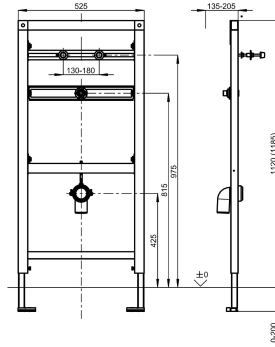

### KWC-No.

**2030020069**

Installation frame for urinals with trap control

AQUAFIX urinal installation frame for stainless steel urinals with siphon control, self-supporting powder coated steel frame construction, TÜV-tested, for individual mounting for dry-wall lining, height adjustable fastening of objects, height adjustable fitting connection and outlet mount, premounted for KWC urinal CMPX538,

sound-insulated wall duct G 1/2, universal outlet bend DN 50, urinal fastening bolts, building protection and fixing material.

Dimensions 525 x 1120 mm (W x H)

### Technical Data

application
barrier-free
Built-in fitting model
height adjustment
diameter nominal
material
minimum wall thickness
type of mixing
outlet size
overall depth
overall height
overall width
type
type of mounting

urinal flush valve
no
Built-in section
200 mm
DN 15
Steel
135 mm
no
DN 50
135 mm
1,120 mm
525 mm
installation element
wall and floor mounting