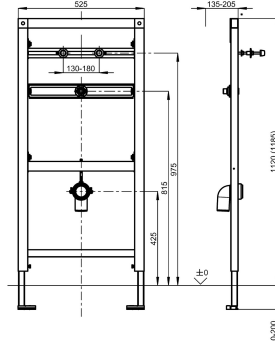

KWC AQUAFIX

Urinal installation frame for stainless steel urinals with siphon control

Modell-Linie: AQUAFIX | CMPX136

Installation frames | Installation units urinals

KWC-No.

2030020069

Installation frame for urinals with trap control

AQUAFIX urinal installation frame for stainless steel urinals with siphon control, self-supporting powder coated steel frame construction, TÜV-tested, for individual mounting for dry-wall lining, height adjustable fastening of objects, height adjustable fitting connection and outlet mount, premounted for KWC urinal CMPX538,

sound-insulated wall duct G 1/2, universal outlet bend DN 50, urinal fastening bolts, building protection and fixing material.

Dimensions 525 x 1120 mm (W x H)

Technical Data

application
barrier-free
Built-in fitting model
height adjustment
diameter nominal
material
minimum wall thickness
type of mixing
outlet size
overall depth
overall height
overall width
type
type of mounting

urinal flush valve
no
Built-in section
200 mm
DN 15
Steel
135 mm
no
DN 50
135 mm
1,120 mm
525 mm
installation element
wall and floor mounting

Optional Accessories

KWC AQUAFIX

Urinal installation frame for stainless steel urinals with siphon control