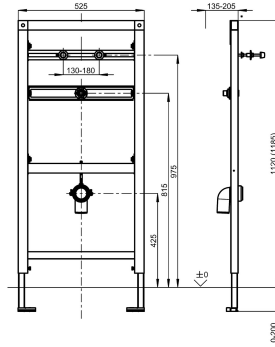

### KWC-No.

**2030020069**

Installation frame for urinals with trap control

AQUAFIX urinal installation frame for stainless steel urinals with siphon control, self-supporting powder coated steel frame construction, TÜV-tested, for individual mounting for dry-wall lining, height adjustable fastening of objects, height adjustable fitting connection and outlet mount, premounted for KWC urinal CMPX538,

sound-insulated wall duct G 1/2, universal outlet bend DN 50, urinal fastening bolts, building protection and fixing material.

Dimensions 525 x 1120 mm (W x H)

### Technical Data

application
barrier-free
Built-in fitting model
height adjustment
diameter nominal
material
minimum wall thickness
type of mixing
outlet size
overall depth
overall height
overall width
type
type of mounting

urinal flush valve
no
Built-in section
200 mm
DN 15
steel
135 mm
no
DN 50
135 mm
1,120 mm
525 mm
installation element
wall and floor mounting