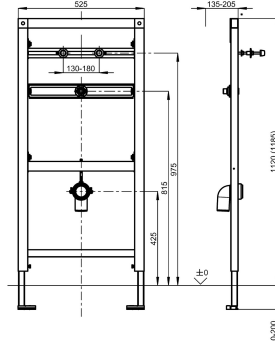

KWC AQUAFIX

Urinal installation frame for stainless steel urinals with siphon control

Modell-Linie: AQUAFIX | CMPX136

Installation frames | Installation units urinals

KWC-No.

2030020069

Installation frame for urinals with trap control

AQUAFIX urinal installation frame for stainless steel urinals with siphon control, self-supporting powder coated steel frame construction, TÜV-tested, for individual mounting for dry-wall lining, height adjustable fastening of objects, height adjustable fitting connection and outlet mount, premounted for KWC urinal CMPX538,

sound-insulated wall duct G 1/2, universal outlet bend DN 50, urinal fastening bolts, building protection and fixing material.

Dimensions 525 x 1120 mm (W x H)

Technical Data

application
barrier-free
Built-in fitting model
height adjustment
diameter nominal
material
minimum wall thickness
type of mixing
outlet size
overall depth
overall height
overall width
type
type of mounting

urinal flush valve
no
Built-in section
200 mm
DN 15
steel
135 mm
no
DN 50
135 mm
1,120 mm
525 mm
installation element
wall and floor mounting

Optional Accessories

KWC AQUAFIX

Urinal installation frame for stainless steel urinals with siphon control