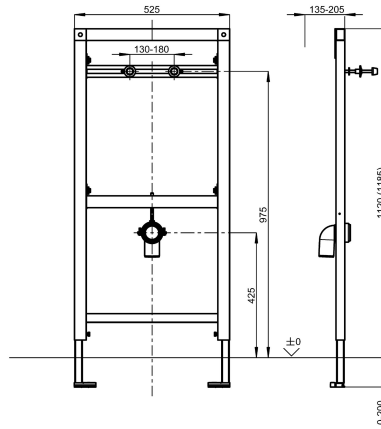

## KWC AQUAFIX

Urinal installation frame for waterfree urinals

Modell-Linie: AQUAFIX | CMPX137

Installation frames | Installation units urinals

### KWC-No.

**2030020070**

Installation frame for waterless urinals

AQUAFIX urinal installation frame for waterfree urinals, self-supporting powder coated steel frame construction, TÜV-tested, for individual mounting for dry-wall lining, height adjustable fastening of objects and outlet mount, premounted for KWC urinal

CMPX538WF, universal outlet bend DN 50, urinal fastening bolts, building protection, fixing material and mounting instruction.

Dimensions 525 x 1120 mm (W x H)

### Technical Data

application
Built-in fitting model
height adjustment
material
type of mixing
outlet size
overall depth
overall height
overall width
type
type of mounting

urinal flush valve
Built-in section
200 mm
Steel
no
DN 50
135 mm
1,120 mm
525 mm
installation element
wall and floor mounting