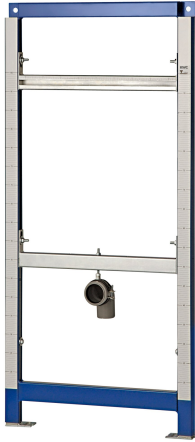

## KWC AQUAFIX

Urinal installation frame for waterfree urinals

Modell-Linie: AQUAFIX | CMPX137

Installation frames | Installation units urinals

### KWC-No.

**2030020070**

Installation frame for waterless urinals

AQUAFIX urinal installation frame for waterfree urinals, self-supporting powder coated steel frame construction, TÜV-tested, for individual mounting for dry-wall lining, height adjustable fastening of objects and outlet mount, premounted for KWC urinal

CMPX538WF, universal outlet bend DN 50, urinal fastening bolts, building protection, fixing material and mounting instruction.

Dimensions 525 x 1120 mm (W x H)

### Technical Data

application
Built-in fitting model
height adjustment
material
type of mixing
outlet size
overall depth
overall height
overall width
type
type of mounting

urinal flush valve
Built-in section
200 mm
Steel
no
DN 50
135 mm
1,120 mm
525 mm
installation element
wall and floor mounting