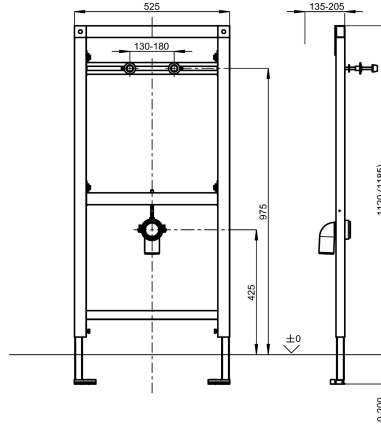

## KWC AQUAFIX

Urinal installation frame for waterfree urinals

Modell-Linie: AQUAFIX | CMPX137

Installation frames | Installation units urinals

### KWC-No.

**2030020070**

Installation frame for waterless urinals

AQUAFIX urinal installation frame for waterfree urinals, self-supporting powder coated steel frame construction, TÜV-tested, for individual mounting for dry-wall lining, height adjustable fastening of objects and outlet mount, premounted for KWC urinal

CMPX538WF, universal outlet bend DN 50, urinal fastening bolts, building protection, fixing material and mounting instruction.

Dimensions 525 x 1120 mm (W x H)

### Technical Data

application
Built-in fitting model
height adjustment
material
type of mixing
outlet size
overall depth
overall height
overall width
type
type of mounting

urinal flush valve
Built-in section
200 mm
Steel
no
DN 50
135 mm
1,120 mm
525 mm
installation element
wall and floor mounting