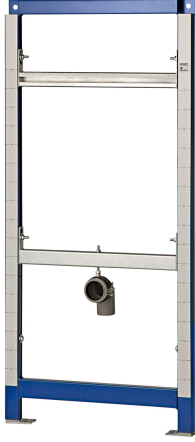

## KWC AQUAFIX

Urinal installation frame for waterfree urinals

Modell-Linie: AQUAFIX | CMPX137

Installation frames | Installation units urinals

### KWC-No.

**2030020070**

Installation frame for waterless urinals

AQUAFIX urinal installation frame for waterfree urinals, self-supporting powder coated steel frame construction, TÜV-tested, for individual mounting for dry-wall lining, height adjustable fastening of objects and outlet mount, premounted for KWC urinal

CMPX538WF, universal outlet bend DN 50, urinal fastening bolts, building protection, fixing material and mounting instruction.

Dimensions 525 x 1120 mm (W x H)

### Technical Data

application
Built-in fitting model
height adjustment
material
type of mixing
outlet size
overall depth
overall height
overall width
type
type of mounting

urinal flush valve
Built-in section
200 mm
Steel
no
DN 50
135 mm
1,120 mm
525 mm
installation element
wall and floor mounting