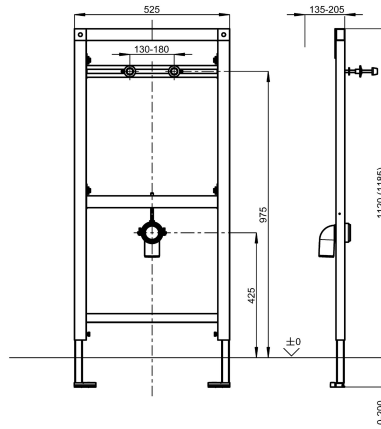

## KWC AQUAFIX

Urinal installation frame for waterfree urinals

Modell-Linie: AQUAFIX | CMPX137

Installation frames | Installation units urinals

### KWC-No.

**2030020070**

Installation frame for waterless urinals

AQUAFIX urinal installation frame for waterfree urinals, self-supporting powder coated steel frame construction, TÜV-tested, for individual mounting for dry-wall lining, height adjustable fastening of objects and outlet mount, premounted for KWC urinal

CMPX538WF, universal outlet bend DN 50, urinal fastening bolts, building protection, fixing material and mounting instruction.

Dimensions 525 x 1120 mm (W x H)

### Technical Data

application
Built-in fitting model
height adjustment
material
type of mixing
outlet size
overall depth
overall height
overall width
type
type of mounting

urinal flush valve
Built-in section
200 mm
steel
no
DN 50
135 mm
1,120 mm
525 mm
installation element
wall and floor mounting