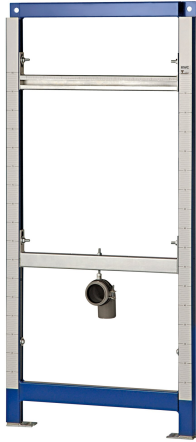

## KWC AQUAFIX

Urinal installation frame for waterfree urinals

Modell-Linie: AQUAFIX | CMPX137

Installation frames | Installation units urinals

### KWC-No.

**2030020070**

Installation frame for waterless urinals

AQUAFIX urinal installation frame for waterfree urinals, self-supporting powder coated steel frame construction, TÜV-tested, for individual mounting for dry-wall lining, height adjustable fastening of objects and outlet mount, premounted for KWC urinal

CMPX538WF, universal outlet bend DN 50, urinal fastening bolts, building protection, fixing material and mounting instruction.

Dimensions 525 x 1120 mm (W x H)

### Technical Data

application
Built-in fitting model
height adjustment
material
type of mixing
outlet size
overall depth
overall height
overall width
type
type of mounting

urinal flush valve
Built-in section
200 mm
steel
no
DN 50
135 mm
1,120 mm
525 mm
installation element
wall and floor mounting