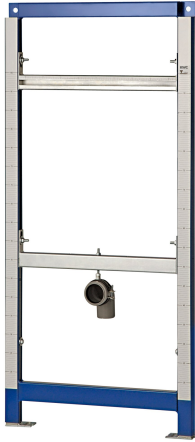

## KWC AQUAFIX

Urinal installation frame for waterfree urinals

Modell-Linie: AQUAFIX | CMPX137

Installation frames | Installation units urinals

### KWC-No.

**2030020070**

Installation frame for waterless urinals

AQUAFIX urinal installation frame for waterfree urinals, self-supporting powder coated steel frame construction, TÜV-tested, for individual mounting for dry-wall lining, height adjustable fastening of objects and outlet mount, premounted for KWC urinal

CMPX538WF, universal outlet bend DN 50, urinal fastening bolts, building protection, fixing material and mounting instruction.

Dimensions 525 x 1120 mm (W x H)

### Technical Data

application
Built-in fitting model
height adjustment
material
type of mixing
outlet size
overall depth
overall height
overall width
type
type of mounting

urinal flush valve
Built-in section
200 mm
steel
no
DN 50
135 mm
1,120 mm
525 mm
installation element
wall and floor mounting