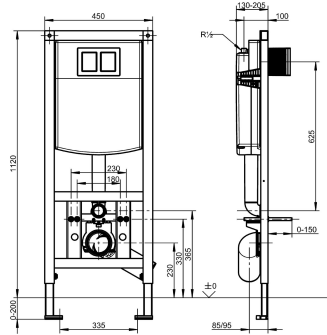

KWC AQUAFIX

Installation frame for WC pan, with wall-installation cistern

Modell-Linie: AQUAFIX | AQFX0006

Installation frames | Installation units wc

KWC-No.

2030020126

Installation frame for WC pan, with wall-installation cistern

AQUAFIX installation element for wall-mounted toilet bowl, with wall-installation cistern. Self-supporting, powder coated steel-frame construction, TÜV tested, for individual mounting for dry-wall lining. Concealed toilet cistern with water condensation insulation, with dual-volume flushing (7,5-4,5 l or 4-2 l) or Start/Stop flushing, triggering function transferred via flexible pressure spirals, charge

valve noise group I, mounting bracket 4-fold adjustable for toilet-connecting elbow DN 90 / DN 100, complete with flexible connecting hose, toilet-connecting elbow, retaining bolts for toilet, building protection and fastening material.

Dimensions 450 x 1120 mm (W x H)

Technical Data

application
barrier-free
Built-in fitting model
height adjustment
diameter nominal
material
minimum wall thickness
type of mixing
outlet size
overall depth
overall height
overall width
type
type of mounting

WC flush valve
no
Built-in section
200 mm
DN 15
Steel
155 mm
no
DN 100
155 mm
1,120 mm
450 mm
installation element
wall and floor mounting

Mandatory Accessories