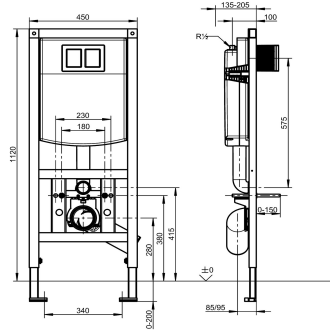

KWC AQUAFIX

Installation frame for WC pan, barrier-free, with wall-installation cistern

Modell-Linie: AQUAFIX | AQFX0007

Installation frames | Installation units wc

KWC-No.

2030020128

Installation frame for WC pan, barrier-free, with wall-installation cistern

AQUAFIX installation frame for barrier-free wall-mounted toilet bowl, with wall-installation cistern. Self-supporting, powder coated steel-frame construction, TÜV tested, for individual mounting for dry-wall lining. Concealed toilet cistern with watercondensation insulation, with dual-volume flushing (7,5-4,5 l or 4-2 l) or Start/Stop flushing, triggering function transferred via flexible pressure spirals,

charge valve noise group I, mounting bracket 4-fold adjustable for toilet- connecting elbow DN 90 / DN 100, complete with flexible connecting hose, toilet-connecting elbow, retaining bolts for toilet, building protection and fastening material.

Dimensions 450 x 1120 mm (W x H)

Technical Data

application
barrier-free
Built-in fitting model
height adjustment
diameter nominal
material
minimum wall thickness
type of mixing
outlet size
overall depth
overall height
overall width
type
type of mounting