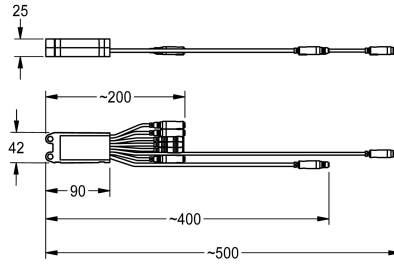

KWC

Electronic module EM1 A3000 open

Modell-Linie: AQUA3000OPEN | EA3OP0025

Spare parts | Spare parts urinals / WC

KWC-No.

2030020323

Electronic module EM1 for A3000 open sanitary fittings, with two connections for sensors, with two connections for temperature

sensors and two connections for solenoid valves. With ID 05240, 24 V DC.