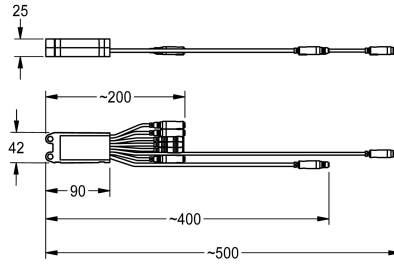

## KWC

Electronic module EM1 A3000 open

Modell-Linie: AQUA3000OPEN | EA3OP0025

Spare parts | Spare parts urinals / WC

KWC-No.

**2030020323**

Electronic module EM1 for A3000 open sanitary fittings, with two connections for sensors, with two connections for temperature

sensors and two connections for solenoid valves. With ID 05240, 24 V DC.