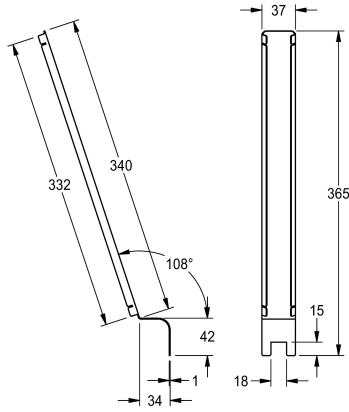

KWC CAMPUS Slab urinal connector

Modell-Linie: **CAMPUS | ZCMPX0002**
WCs and urinals | Complementary parts urinals / WC

KWC-No.

2030020577
Slab urinal connector

Connector for urinal slabs CMPX551GE until CMPX555GE made of stainless steel, surface satin finished, material thickness 1 mm. For

covering the joint of urinal slab combinations.

Technical Data

quantity

1

quantity uom

piece