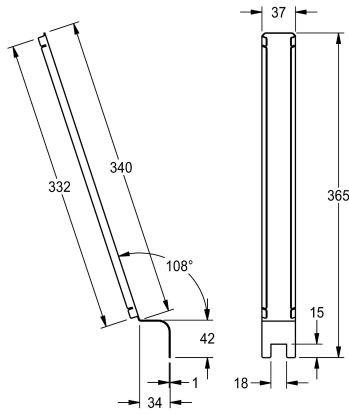

KWC CAMPUS Slab urinal connector

Modell-Linie: **CAMPUS | ZCMPX0002**
WC och urinoarer | Kompletterande delar Urinoarer and WC

KWC-No.

2030020577
Slab urinal connector

Connector for urinal slabs CMPX551GE until CMPX555GE made of stainless steel, surface satin finished, material thickness 1 mm. For

covering the joint of urinal slab combinations.

Technical Data

Fyllnads kvantitet

1

Kvantitet oundgäng

Bitar