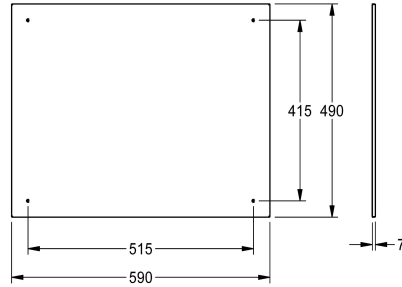

### KWC-No.

**2030020885**

**2030020886**

Dimensions 490 x 390 x 7 mm (W x H x D)

**2030020887**

Dimensions 590 x 490 x 7 mm (W x H x D)

### Celková šířka

390 mm

490 mm

590 mm

Stainless steel mirror, high polished, material thickness 1.0 mm, continuous bevelling, anti-theft front-wall mounting system through underlaid polystyrene plate with concealed fastening (adhesive

tape), mounting material included.

Dimensions 590 x 490 x 7 mm (W x H x D)

7 mm

490 mm

590 mm

syntetický

vysoký lesk

zavěšení na madlo

montáž na stěnu