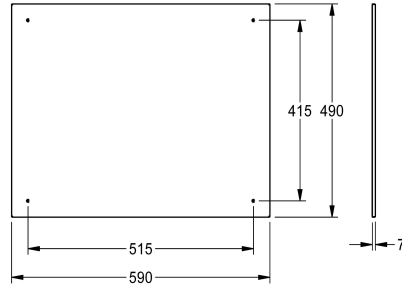

KWC HEAVY-DUTY mirror

Modell-Linie: HEAVYDUTY | HDTX0015
Accessories | Mirrors

KWC-No.

2030020885

2030020886

Dimensions 490 x 390 x 7 mm (W x H x D)

2030020887

Dimensions 590 x 490 x 7 mm (W x H x D)

overall width

390 mm

490 mm

590 mm

Stainless steel mirror, high polished, material thickness 1.0 mm, continuous bevelling, anti-theft front-wall mounting system through underlaid polystyrene plate with concealed fastening (adhesive

tape), mounting material included.

Dimensions 590 x 490 x 7 mm (W x H x D)

Technical Data

hidden fixing

material

material code

material thickness

overall depth

1.4301 Chrome Nickel steel V2A

1 mm

7 mm

490 mm

590 mm

synthetic

high polished

catch