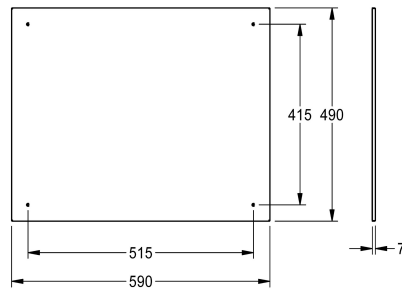

### KWC-No.

**2030020886**

Dimensions 490 x 390 x 7 mm (W x H x D)

**2030020887**

Dimensions 590 x 490 x 7 mm (W x H x D)

### Total bredd

490 mm

590 mm

Stainless steel mirror, high polished, material thickness 1.0 mm, continuous bevelling, anti-theft front-wall mounting system through underlaid polystyrene plate with concealed fastening (adhesive

tape), mounting material included.

Dimensions 590 x 490 x 7 mm (W x H x D)

1 mm

Övergripande djup

7 mm

Total höjd

490 mm

Total bredd

590 mm

Förstärkning