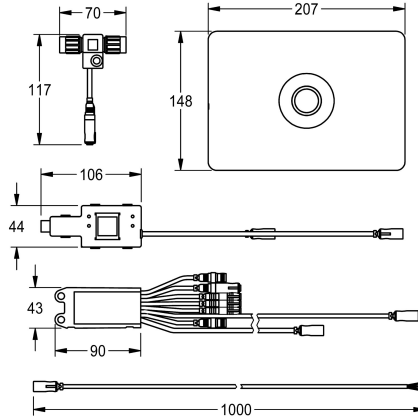

KWC AQUATIMER - A3000 open Electronic WC controller for cistern

Modell-Linie: AQUATIMERA3000OPEN | AT300051
Flushing systems | Electronic WC flushing systems

KWC-No.

2030021142

AQUATIMER - A3000 open electronic WC controller for cistern, with piezo switch

AQUATIMER - A3000 open electronically controlled WC control for concealed cistern with option for external controlling options such as setting the parameters and communication via ECC function controller. Consisting of waterproof electronic module with additional input for sensor switches (provided by customer), maximum distance to

electronic module 5 m, servo motor, two waterproof electric t-junctions for connection to system cable, frame and stainless steel cover plate with integrated piezo switch and concealed screw connection, 24 V DC.

Technical Data

Built-in fitting model
Cover plate height
Cover plate width
default automatic hygiene flush
functional principle
material casing
material code casing
material fitting
overall height
overall width
Parameterization
power supply connection
power consumption
Type of power supply
protective system IP
surface finish casing
with transformer/power supply
type of flushing fitting
type of mounting
type of operation
type of sensor

Finishing section
148 mm
207 mm
24h after the last activity
electronic self-closing
stainless steel
1.4301 Chrome Nickel steel V2A
synthetic
148 mm
207 mm
network
A3000 open 24 V DC
4 Voltampere
Transformer
IP68
brushed
no
for WC cistern
built in installation
sensor operation
piezo-electronic sensor

Mandatory Accessories