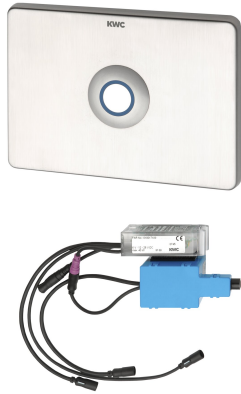

## KWC AQUATIMER - A3000 open Electronic WC controller for cistern

Modell-Linie: AQUATIMERA3000OPEN | AT300051  
Flushing systems | Electronic WC flushing systems

### KWC-No.

**2030021142**

AQUATIMER - A3000 open electronic WC controller for cistern, with piezo switch

AQUATIMER - A3000 open electronically controlled WC control for concealed cistern with option for external controlling options such as setting the parameters and communication via ECC function controller. Consisting of waterproof electronic module with additional input for sensor switches (provided by customer), maximum distance to

electronic module 5 m, servo motor, two waterproof electric t-junctions for connection to system cable, frame and stainless steel cover plate with integrated piezo switch and concealed screw connection, 24 V DC.

Finishing section
148 mm
207 mm
24h after the last activity
electronic self-closing
stainless steel
1.4301 Chrome Nickel steel V2A
synthetic
148 mm
207 mm
network
A3000 open 24 V DC
4 Voltampere
Transformer
IP68
brushed
no
for WC cistern
built in installation
sensor operation
piezo-electronic sensor