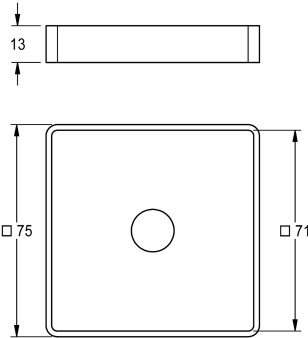

KWC

Installation adapter

Modell-Linie: FITTING-UNITS | ZAQFU0001

Taps | Complementary parts taps

KWC-No.

2030021225

Installation adapter for central support column, high-polished chrome-plated brass, for PRESTIGE series with 8 or more washbasins

Mounting adapter for middle support column if double row tap unit mounted on double row multi-stand wash facilities FUTURA /

PRESTIGE. Chromium-plated polished brass.

Technical Data

quantity

1

quantity uom

piece