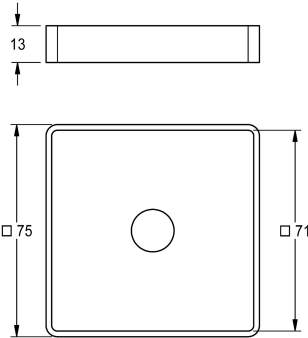

KWC

Installation adapter

Modell-Linie: FITTING-UNITS | ZAQFU0001

Kranar | Kompletterande delar kranar

KWC-No.

2030021225

Installation adapter for central support column, high-polished chrome-plated brass, for PRESTIGE series with 8 or more washbasins

Mounting adapter for middle support column if double row tap unit mounted on double row multi-stand wash facilities FUTURA /

PRESTIGE. Chromium-plated polished brass.

Technical Data

Fyllnads kvantitet

1

Kvantitet oundärlig