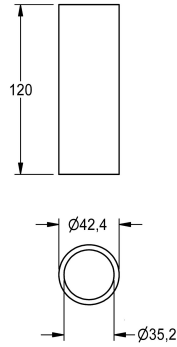

KWC Spacer sleeve

Modell-Linie: FITTING-UNITS | ZAQFU0002
Taps | Complementary parts taps

KWC-No.

2030021234

Spacer sleeve, packaging unit: 2 pieces

Spacer sleeve for mounting a double row tap unit on double row multi-stand wash facilities PRESTIGE. Packing unit 2 pieces.

Technical Data

overall depth	43 mm
overall height	120 mm
overall width	43 mm
quantity	2
quantity uom	pieces