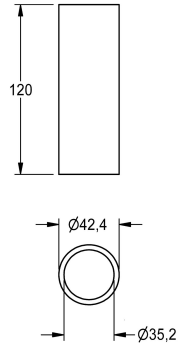

KWC Spacer sleeve

Modell-Linie: FITTING-UNITS | ZAQFU0002
Taps | Complementary parts taps

KWC-No.

2030021234

Spacer sleeve, packaging unit: 2 pieces

Spacer sleeve for mounting a double row tap unit on double row multi-stand wash facilities PRESTIGE. Packing unit 2 pieces.

Technical Data

overall depth	43 mm
overall height	120 mm
overall width	43 mm
quantity	2
quantity uom	pieces