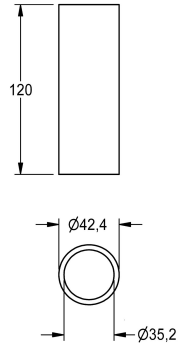

## KWC Spacer sleeve

Modell-Linie: FITTING-UNITS | ZAQFU0002  
Taps | Complementary parts taps

### KWC-No.

**2030021234**

Spacer sleeve, packaging unit: 2 pieces

Spacer sleeve for mounting a double row tap unit on double row multi-stand wash facilities PRESTIGE. Packing unit 2 pieces.

### Technical Data

overall depth	43 mm
overall height	120 mm
overall width	43 mm
quantity	2
quantity uom	pieces