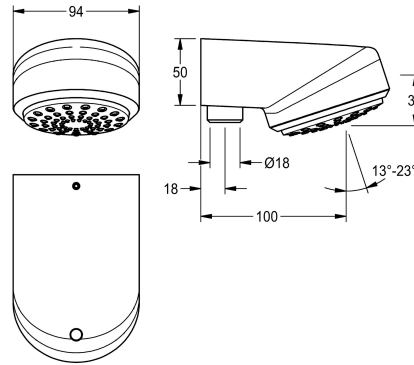

## KWC AQUAJET-Comfort Shower head

Modell-Linie: AQUAJET-COMFORT | SHAC0008  
Showers | Shower heads

### KWC-No.

**2030021283**

AQUAJET-Comfort shower head for surface pipe mounting

AQUAJET-Comfort shower head DN 15 with infinitely angle-adjustable plastic jet face 13° - 23°, anti-calcification system and low aerosol formation. Model for surface pipe installation 18 mm

and enclosed flow controllers 6.0 l/min, 9.0 l/min and 12.0 l/min. Housing polished chromium-plated brass. Also suitable for shower trays, 800 x 800 mm.

### Technical Data

diameter nominal
spout projection
adjustable tilt angle
type
type of connection
type of shower head
volume flow rate at 3 bar

DN 15
100 mm
yes
shower head
pipe connection
spray shower head
0.3 l/s