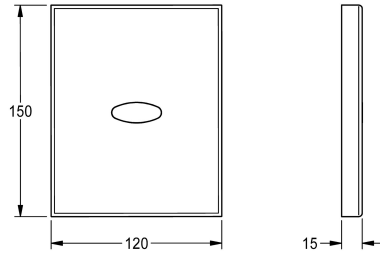

KWC Cover plate

Modell-Linie: **PROTRONIC | EPTR0019**
Spare parts | Spare parts flushing systems

KWC-No.

2030021779

FLUSH-S, cover plate 120 x 150 mm, with sensor window.

Technical Data

quantity

1