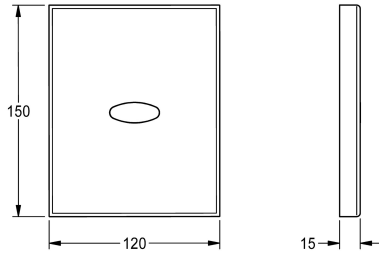

KWC Cover plate

Modell-Linie: **PROTRONIC | EPTR0019**
Spare parts | Spare parts flushing systems

KWC-No.

2030021779

FLUSH-S, cover plate 120 x 150 mm, with sensor window.

Technical Data

quantity

1