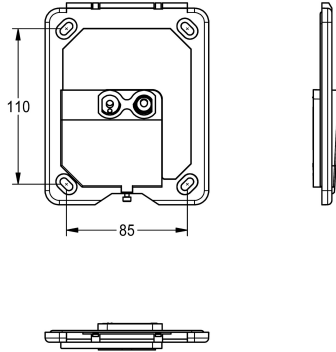

KWC

Frame with control unit

Modell-Linie: **PROTRONIC | EPTR0020**
Spare parts | Spare parts flushing systems

KWC-No.

2030021780

FLUSH-S, frame with opto-electronically control unit and fixing screws.

Technical Data