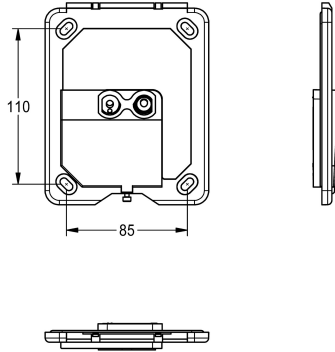

KWC

Frame with control unit

Modell-Linie: **PROTRONIC | EPTR0020**
Spare parts | Spare parts flushing systems

KWC-No.

2030021780

FLUSH-S, frame with opto-electronically control unit and fixing screws.

Technical Data