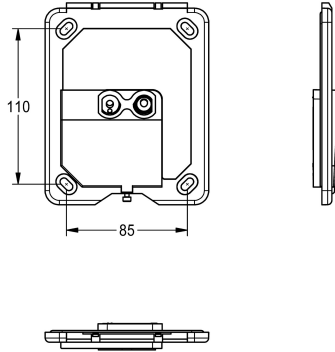

## KWC

Frame with control unit

Modell-Linie: **PROTRONIC | EPTR0020**  
Spare parts | Spare parts flushing systems

### KWC-No.

**2030021780**

FLUSH-S, frame with opto-electronically control unit and fixing screws.

### Technical Data

quantity

1

quantity uom

piece