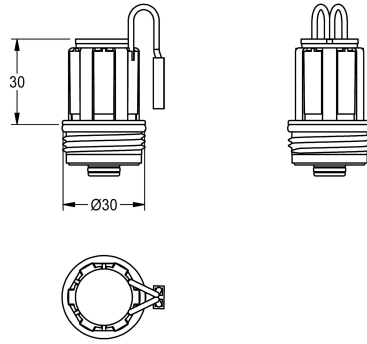

KWC

Solenoid valve cartridge

Modell-Linie: **PROTRONIC | EPTR0021**
Spare parts | Spare parts flushing systems

KWC-No.

2030021783

FLUSH-S, Solenoid valve cartridge.

Technical Data

quantity

1

quantity uom

piece