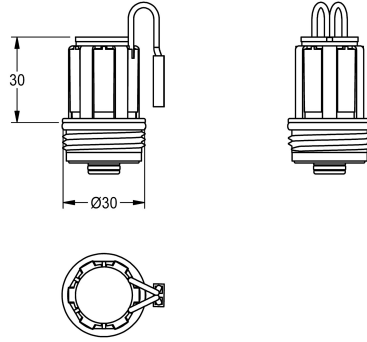

KWC

Solenoid valve cartridge

Modell-Linie: **PROTRONIC | EPTR0021**
Spare parts | Spare parts flushing systems

KWC-No.

2030021783

FLUSH-S, Solenoid valve cartridge.

Technical Data

quantity

1

quantity uom

piece