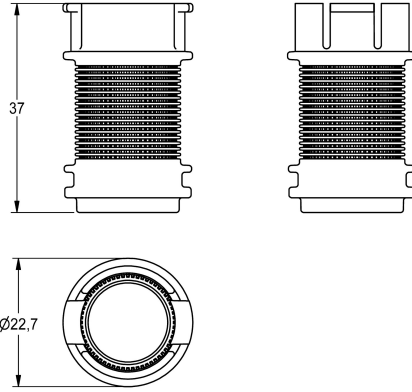

KWC Strainer

Modell-Linie: PROTRONIC | EPTR0022
Spare parts | Spare parts flushing systems

KWC-No.

2030021801

FLUSH-S, strainer.

Technical Data

quantity

1

quantity uom

piece