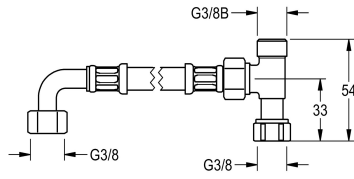

## KWC PURETHERM Connection set

Modell-Linie: PURETHERM | ZPURE0003  
Taps | Complementary parts taps

### KWC-No.

**2030021893**

Connection set for PURETHERM thermostatic mixing valve

Installation kit for PURETHERM thermostatic mixing valve DN 10