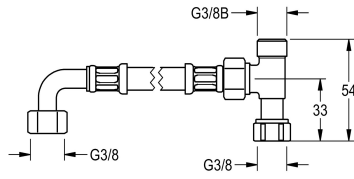

KWC PURETHERM Connection set

Modell-Linie: PURETHERM | ZPURE0003
Taps | Complementary parts taps

KWC-No.

2030021893

Connection set for PURETHERM thermostatic mixing valve

Installation kit for PURETHERM thermostatic mixing valve DN 10