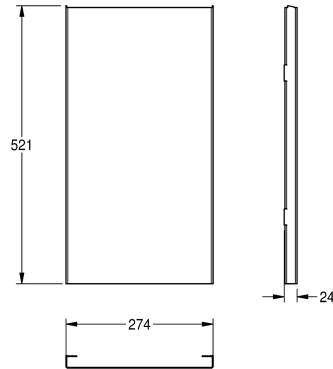

KWC EXOS.

Stainless steel front for waste bin for wall and recessed mounting

Modell-Linie: EXOS | ZEXOS605

Accessories | Complementary parts accessories

KWC-No.

2030022930

Front with InoxPlus surface refinement

2030022931

Front with black safety glass panel

2030025234

Front with white safety glass panel

Stainless Steel front with InoxPlus surface refinement, suitable for waste bin EXOS605, EXOS605E and combination unit EXO602E,