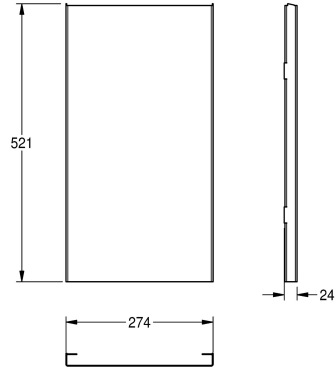

KWC EXOS.

Stainless steel front for waste bin for wall and recessed mounting

Modell-Linie: EXOS | ZEXOS605

Accessories | Complementary parts accessories

KWC-No.

2030022930

Front with InoxPlus surface refinement

2030022931

Front with black safety glass panel

2030025234

Front with white safety glass panel

Stainless Steel front with InoxPlus surface refinement, suitable for waste bin EXOS605, EXOS605E and combination unit EXO602E,