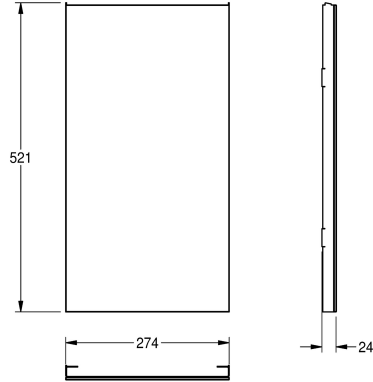

KWC EXOS.

Front with black safety glass panel

Modell-Linie: EXOS | ZEXOS605B

Accessories | Complementary parts accessories

KWC-No.

2030022931

Front with black safety glass panel

2030025234

Front with white safety glass panel

Front, stainless steel, with black toughened safety glass, for EXOS waste bins and EXOS combination unit, including mounting material.