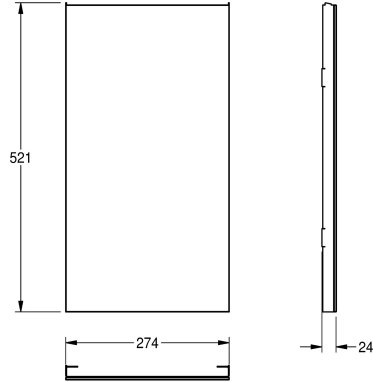

KWC EXOS.

Front with black safety glass panel

Modell-Linie: EXOS | ZEXOS605B

Accessories | Complementary parts accessories

KWC-No.

2030022930

Front with InoxPlus surface refinement

2030022931

Front with black safety glass panel

2030025234

Front with white safety glass panel

Front, stainless steel, with black toughened safety glass, for EXOS waste bins and EXOS combination unit, including mounting material.