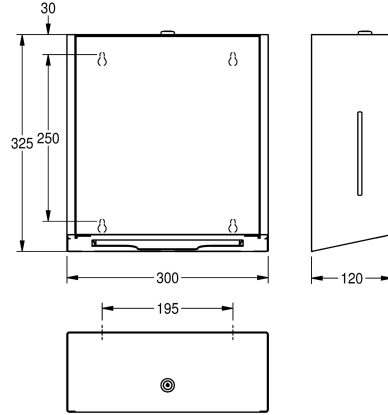

KWC EXOS. Paper towel dispenser for wall mounting

Modell-Linie: EXOS | EXOS600X
Accessories | Paper towel dispensers

KWC-No.

2030022933

Front with InoxPlus surface refinement

2030025229

InoxPlus-coated main housing, white toughened safety glass front panel

2030022934

InoxPlus-coated main housing, black toughened safety glass front panel

Accent colour

stainless steel

white

black

Paper towel dispenser for wall mounting, stainless steel with satin finish, front and casing with InoxPlus surface refinement for the reduction of finger marks and better cleaning characteristics (easy to clean), material thickness 1.2 mm, inspection window on side,

capacity 300 - 400 pieces of Z-folded paper, includes mounting materials.

Dimensions 300 x 325 x 120 mm (W x H x D)

Technical Data

filling quantity

400

filling quantity uom

towels

lock

key-lock

material

stainless steel

material code

1.4301 Chrome Nickel steel V2A

material thickness

1.2 mm

overall depth

120 mm

overall height

325 mm

overall width

300 mm

surface finish

satin finished

surface treatment

InoxPlus (anti fingerprint)

type of consumable

paper towel

type of fixing

screw

type of mounting

wall mounting

type of operation

manual operation

Accent colour

stainless steel

Basic colour

stainless steel

INOX PLUS

Optional Accessories