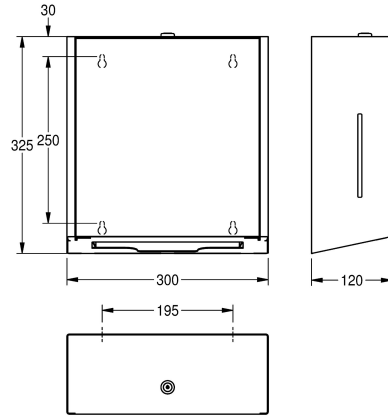

KWC EXOS. Paper towel dispenser for wall mounting

Modell-Linie: EXOS | EXOS600B
Accessories | Paper towel dispensers

KWC-No.

2030022934

InoxPlus-coated main housing, black toughened safety glass front panel

Accent colour

black

Paper towel dispenser for wall mounting, stainless steel with satin finish, black safety glass front panel, casing with InoxPlus surface refinement for the reduction of finger marks and better cleaning characteristics (easy to clean), material thickness 1.2 mm,

inspection window on side, capacity 300 - 400 pieces of Z-folded paper, includes mounting materials.

Dimensions 300 x 325 x 120 mm (W x H x D)

Technical Data

filling quantity
filling quantity uom
lock
material
material code
material thickness
overall depth
overall height
overall width
surface finish
surface treatment
type of consumable
type of fixing
type of mounting
type of operation
Accent colour
Basic colour

400
towels
key-lock
stainless steel
1.4301 Chrome Nickel steel V2A
1.2 mm
120 mm
325 mm
300 mm
satin finished
InoxPlus (anti fingerprint)
paper towel
screw
wall mounting
manual operation
black
stainless steel-look