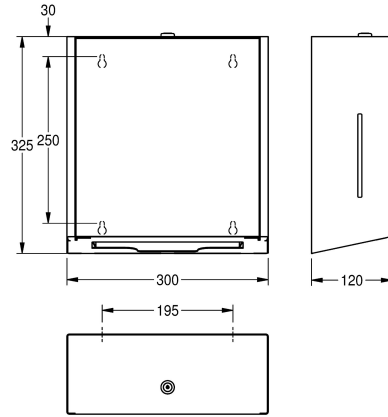

KWC EXOS.

Paper towel dispenser for wall mounting

Modell-Linie: EXOS | EXOS600B

Accessories | Paper towel dispensers

KWC-No.

2030022934

InoxPlus-coated main housing, black toughened safety glass front panel

Accent colour

black

Paper towel dispenser for wall mounting, stainless steel with satin finish, black safety glass front panel, casing with InoxPlus surface refinement for the reduction of finger marks and better cleaning characteristics (easy to clean), material thickness 1.2 mm,

inspection window on side, capacity 300 - 400 pieces of Z-folded paper, includes mounting materials.

Dimensions 300 x 325 x 120 mm (W x H x D)

Technical Data

filling quantity
filling quantity uom
lock
material
material code
material thickness
overall depth
overall height
overall width
surface finish
surface treatment
type of consumable
type of fixing
type of mounting
type of operation
Accent colour
Basic colour

400
towels
key-lock
stainless steel
1.4301 Chrome Nickel steel V2A
1.2 mm
120 mm
325 mm
300 mm
satin finished
InoxPlus (anti fingerprint)
paper towel
screw
wall mounting
manual operation
black
stainless steel

Optional Accessories