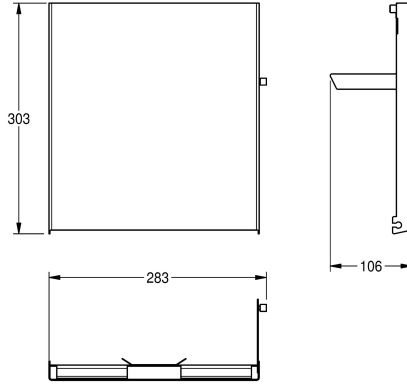

## KWC EXOS.

Stainless steel front paper towel dispenser for recessed mounting

Modell-Linie: EXOS | ZEXOS600

Accessories | Complementary parts accessories

### KWC-No.

**2030022936**

Front with InoxPlus surface refinement

**2030022937**

Front with black safety glass panel

**2030025236**

Front with white safety glass panel

Stainless Steel front with InoxPlus surface refinement, suitable for EXOS600 paper towel dispenser, includes mounting materials.