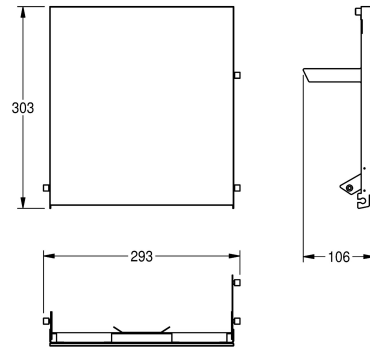

KWC EXOS.

Front with black safety glass panel

Modell-Linie: EXOS | ZEXOS600B

Accessories | Complementary parts accessories

KWC-No.

2030022936

Front with InoxPlus surface refinement

2030022937

Front with black safety glass panel

2030025236

Front with white safety glass panel

Front, stainless steel, with black toughened safety glass, for EXOS paper towel dispenser, including mounting material.