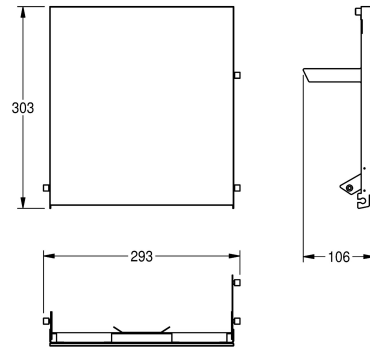

## KWC EXOS.

Front with black safety glass panel

Modell-Linie: EXOS | ZEXOS600B

Accessories | Complementary parts accessories

### KWC-No.

**2030022936**

Front with InoxPlus surface refinement

**2030022937**

Front with black safety glass panel

**2030025236**

Front with white safety glass panel

Front, stainless steel, with black toughened safety glass, for EXOS paper towel dispenser, including mounting material.