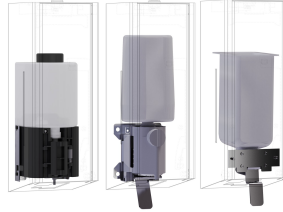

KWC EXOS.

Soap dispenser for wall mounting

Modell-Linie: EXOS | EXOS618X

Accessories | Soap dispensers

EXOS. front with black safety glass panel for soap dispenser for wall mounting

2030022948
ZEXOS616B

EXOS. front with white safety glass panel for soap dispenser for wall mounting

2030025238
ZEXOS616W

EXOS. conversion kit for EXOS. soap dispenser

2030022954
ZEXOS625K

EXOS. conversion kit for foam soap dispenser

2030022955
ZEXOS616K