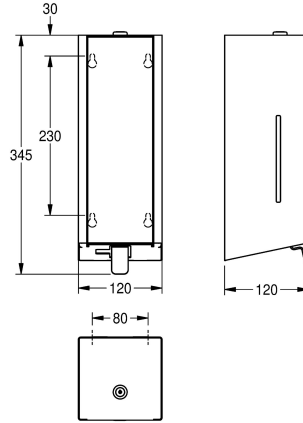

KWC EXOS. Soap dispenser for wall mounting

Modell-Linie: EXOS | EXOS618X
Accessories | Soap dispensers

KWC-No.

2030022939

Front with InoxPlus surface refinement

2030022940

InoxPlus-coated main housing, black toughened safety glass front panel

2030025230

InoxPlus-coated main housing, white toughened safety glass front panel

Accent colour

stainless steel-look

black

white

Soap dispenser for wall mounting, stainless steel with satin finish, front and casing with InoxPlus surface refinement for the reduction of finger marks and better cleaning characteristics (easy to clean), material thickness 1.2 mm, inspection window on side, suitable for liquid soap and lotions, 800 ml refill tank, with stainless steel push

lever, easy to refill with soap tank on front panel, includes mounting materials.

Dimensions 120 x 345 x 120 mm (W x H x D)

Technical Data

filling quantity

0.8

filling quantity uom

liter

lock

key-lock

material

stainless steel

material code

1.4301 Chrome Nickel steel V2A

material thickness

1.2 mm

overall depth

120 mm

overall height

345 mm

overall width

120 mm

surface finish

satin finished

surface treatment

InoxPlus (anti fingerprint)

type of consumable

liquid soap

type of fixing

screw

type of mounting

wall mounting

type of operation

manual operation

type of soap container

integrated refillable tank

Accent colour

stainless steel-look

Basic colour

stainless steel-look

INOX PLUS

Optional Accessories