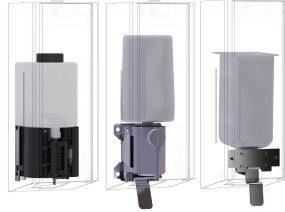

KWC EXOS.

Soap dispenser for wall mounting

Modell-Linie: EXOS | EXOS618X

Accessories | Soap dispensers

EXOS. front with black safety glass panel for soap dispenser for wall mounting

2030022948
ZEXOS616B

EXOS. front with white safety glass panel for soap dispenser for wall mounting

2030025238
ZEXOS616W

EXOS. conversion kit for EXOS. soap dispenser

2030022954
ZEXOS625K

EXOS. conversion kit for foam soap dispenser

2030022955
ZEXOS616K