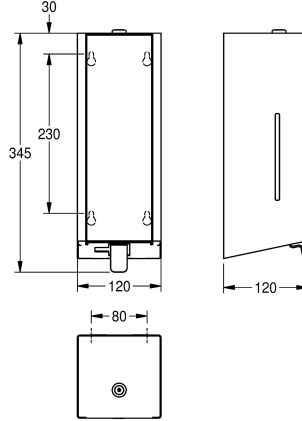

KWC EXOS. Soap dispenser for wall mounting

Modell-Linie: EXOS | EXOS618X
Accessories | Soap dispensers

KWC-No.

2030022939

Front with InoxPlus surface refinement

2030022940

InoxPlus-coated main housing, black toughened safety glass front panel

2030025230

InoxPlus-coated main housing, white toughened safety glass front panel

Accent colour

stainless steel-look

black

white

Soap dispenser for wall mounting, stainless steel with satin finish, front and casing with InoxPlus surface refinement for the reduction of finger marks and better cleaning characteristics (easy to clean), material thickness 1.2 mm, inspection window on side, suitable for liquid soap and lotions, 800 ml refill tank, with stainless steel push

lever, easy to refill with soap tank on front panel, includes mounting materials.

Dimensions 120 x 345 x 120 mm (W x H x D)

Technical Data

filling quantity

0.8

filling quantity uom

liter

lock

key-lock

material

stainless steel

material code

1.4301 Chrome Nickel steel V2A

material thickness

1.2 mm

overall depth

120 mm

overall height

345 mm

overall width

120 mm

surface finish

satin finished

surface treatment

InoxPlus (anti fingerprint)

type of consumable

liquid soap

type of fixing

screw

type of mounting

wall mounting

type of operation

manual operation

type of soap container

integrated refillable tank

Accent colour

stainless steel-look

Basic colour

stainless steel-look

INOX PLUS

Optional Accessories