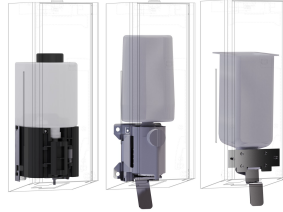

Optional Accessories

KWC EXOS.

Soap dispenser for wall mounting

Modell-Linie: EXOS | EXOS618X

Accessories | Soap dispensers

EXOS. front with black safety glass panel for soap dispenser for wall mounting

2030022948
ZEXOS616B

EXOS. front with white safety glass panel for soap dispenser for wall mounting

2030025238
ZEXOS616W

EXOS. conversion kit for EXOS. soap dispenser

2030022954
ZEXOS625K

EXOS. conversion kit for foam soap dispenser