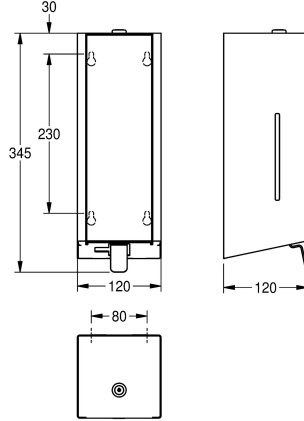

KWC EXOS. Soap dispenser for wall mounting

Modell-Linie: EXOS | EXOS618X
Accessories | Soap dispensers

KWC-No.

2030022939

Front with InoxPlus surface refinement

2030022940

InoxPlus-coated main housing, black toughened safety glass front panel

lever, easy to refill with soap tank on front panel, includes mounting materials.

Dimensions 120 x 345 x 120 mm (W x H x D)

Technical Data

filling quantity

0.8

filling quantity uom

liter

lock

key-lock

material

stainless steel

material code

1.4301 Chrome Nickel steel V2A

material thickness

1.2 mm

overall depth

120 mm

overall height

345 mm

overall width

120 mm

surface finish

satin finished

surface treatment