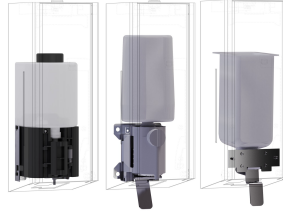

EXOS. conversion kit for EXOS. soap dispenser

2030022954
ZEXOS625K