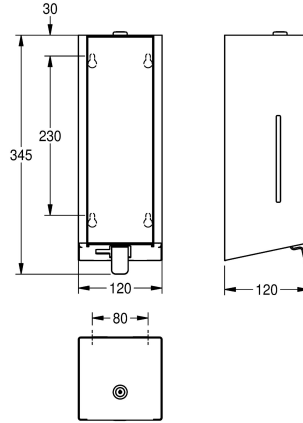

KWC EXOS. Soap dispenser for wall mounting

Modell-Linie: EXOS | EXOS618B
Accessories | Soap dispensers

KWC-No.

2030022939

Front with InoxPlus surface refinement

2030022940

InoxPlus-coated main housing, black toughened safety glass front panel

2030025230

InoxPlus-coated main housing, white toughened safety glass front panel

Accent colour

stainless steel-look

black

white

Soap dispenser for wall mounting, stainless steel with satin finish, black safety glass front panel, casing with InoxPlus surface refinement for the reduction of finger marks and better cleaning characteristics (easy to clean), material thickness 1.2 mm, inspection window on side, suitable for liquid soap and lotions, 800

ml refill tank, with stainless steel push lever, easy to refill with soap tank on front panel, includes mounting materials.

Dimensions 120 x 345 x 120 mm (W x H x D)

Technical Data

filling quantity

0.8

filling quantity uom

liter

lock

key-lock

material

stainless steel

material code

1.4301 Chrome Nickel steel V2A

material thickness

1.2 mm

overall depth

120 mm

overall height

345 mm

overall width

120 mm

surface finish

satin finished

surface treatment

InoxPlus (anti fingerprint)

type of consumable

liquid soap

type of fixing

screw

type of mounting

wall mounting

type of operation

manual operation

type of soap container

integrated refillable tank

Accent colour

black

Basic colour

stainless steel-look

Optional Accessories