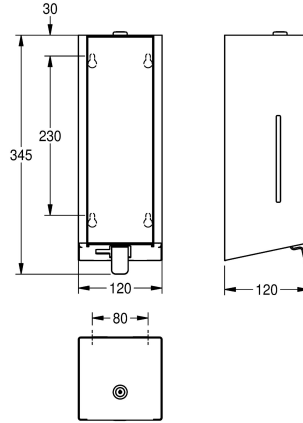

KWC EXOS. Soap dispenser for wall mounting

Modell-Linie: EXOS | EXOS618B
Accessories | Soap dispensers

KWC-No.

2030022939

Front with InoxPlus surface refinement

2030022940

InoxPlus-coated main housing, black toughened safety glass front panel

2030025230

InoxPlus-coated main housing, white toughened safety glass front panel

Accent colour

stainless steel-look

black

white

Soap dispenser for wall mounting, stainless steel with satin finish, black safety glass front panel, casing with InoxPlus surface refinement for the reduction of finger marks and better cleaning characteristics (easy to clean), material thickness 1.2 mm, inspection window on side, suitable for liquid soap and lotions, 800

ml refill tank, with stainless steel push lever, easy to refill with soap tank on front panel, includes mounting materials.

Dimensions 120 x 345 x 120 mm (W x H x D)

Technical Data

filling quantity

0.8

filling quantity uom

1.2 mm

overall depth

120 mm

overall height

345 mm

overall width

120 mm

surface finish