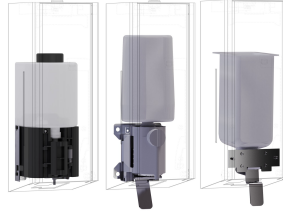

2030025230

InoxPlus-coated main housing, white toughened safety glass front panel

Accent colour

stainless steel-look

black

white

Soap dispenser for wall mounting, stainless steel with satin finish, black safety glass front panel, casing with InoxPlus surface refinement for the reduction of finger marks and better cleaning characteristics (easy to clean), material thickness 1.2 mm, inspection window on side, suitable for liquid soap and lotions, 800

stainless steel-look

Optional Accessories

KWC EXOS.

Soap dispenser for wall mounting

Modell-Linie: EXOS | EXOS618B

Accessories | Soap dispensers

EXOS. Stainless steel front for soap dispenser for wall mounting

2030022947
ZEXOS616

EXOS. front with white safety glass panel for soap dispenser for wall mounting

2030025238
ZEXOS616W

EXOS. conversion kit for EXOS. soap dispenser

2030022954
ZEXOS625K

EXOS. conversion kit for foam soap dispenser