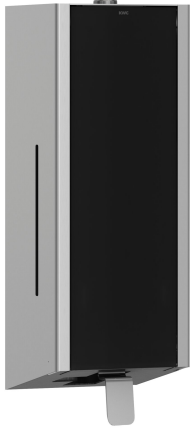

KWC EXOS. Soap dispenser for wall mounting

Modell-Linie: EXOS | EXOS618B
Accessories | Soap dispensers

KWC-No.

2030022939

Front with InoxPlus surface refinement

2030022940

InoxPlus-coated main housing, black toughened safety glass front panel

2030025230

InoxPlus-coated main housing, white toughened safety glass front panel

Accent colour

stainless steel-look

black

white

Soap dispenser for wall mounting, stainless steel with satin finish, black safety glass front panel, casing with InoxPlus surface refinement for the reduction of finger marks and better cleaning characteristics (easy to clean), material thickness 1.2 mm, inspection window on side, suitable for liquid soap and lotions, 800

ml refill tank, with stainless steel push lever, easy to refill with soap tank on front panel, includes mounting materials.

Dimensions 120 x 345 x 120 mm (W x H x D)

Technical Data

filling quantity

0.8

filling quantity uom

liter

lock

key-lock

material

stainless steel

material code

1.4301 Chrome Nickel steel V2A

material thickness